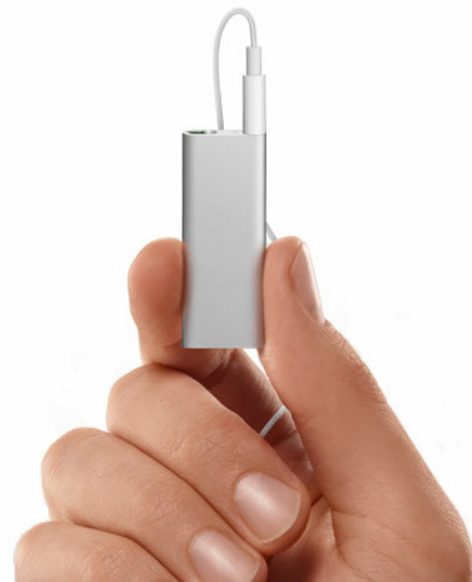

Sinocase' quality case, pouch, bag & sleeve Solutions can be combined with multiple materials, prints, embroideries, features and accessories. OEM & Custom design from our factory (ISO9001:2000).

Leather Case "Mini" now for iPod Shuffle 3G

PLC11080 line

Are you ready for the new iPod Shuffle 3G?

*Our **Slim Fit Leather Case "Mini"** designed with feature stitching from an elegant sporty look. Superbly crafted from genuine leather, it allows easy access to the iPod shuffle 3G for full protection.*

The case has convenient openings to all controls of the new iPod Shuffle and it comes in a variety of colors.

Sinocase provides different case solution for iPod Shuffle 3G, including leather cases, leather pouches & silicon pouches.